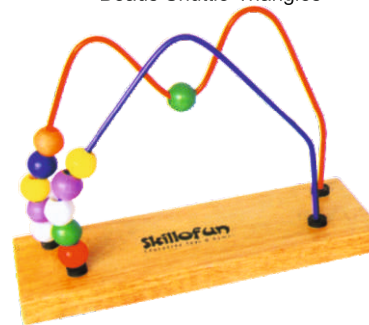

H-14B
Beads Shuttle-Three Loops

H-14C
Beads Shuttle-Spiral

H-14D
Beads Shuttle-Spiral+Straight Line

LF940

F-3
ROPE LADDER
(300w x 1800h)

H-14G
Beads Shuttle-Triangles

LF939

H-14E
Beads Shuttle-Round Loop