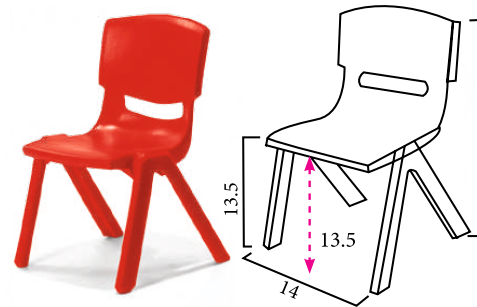

Prabin Agrawal

CLASSROOM FURNITURES

LF 0235

Desk: 600 x 400 x 650 mm
Chair: 380 x 400 x 460/780 mm

LF 0429

Desk: L1200 x W500 x H760 mm
Chair: 380 x 400 x 460/780 mm

LF 156

L95 x W47 x H51-63cm
L58 x W41 x H33.5(LF 118)

LF 0407

Desk : 1100 x 400 x 600-750 mm
Chair : 360 x 360 x 340-440 mm

LF 0331

Desk: 600 x 400 x 610-750 mm
Chair: 360 x 360 x 340-440 mm

LF 155

Desk : L90 x W38 x H55-70cm
Chair : L58 x W41 x H33.5cm (LF 118)

LF 146
Plastic Handle Chair
L52xW41xH28 cm

LF 0504
Desk : L900 x W380 x H550mm
Chair : L270 x W270 x H300

LF 0512
Desk : L580 x W300 x H580mm
Chair : L300 x W300 x H340mm

LF 119

LF 118

LF 117

LF 116

CLASSROOM FURNITURES

LF 507
138x58x28cm

LF 509
138x65x26cm

LF 115 (without Chair)
L48"x W24"x H20"

LF 114 (without Chair)
45"(D) x H20"

CLASSROOM FURNITURES

LF 111 (without Chair)
L59"x W30"x H20"

LF 113 (without Chair)
L24"x W24"x H20"