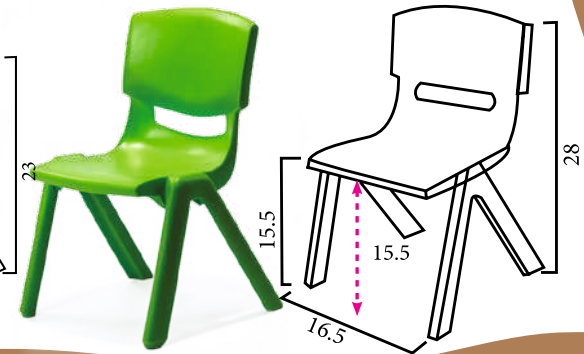

Prabin Agrawal

CLASSROOM FURNITURES

LF 0235

Desk: 600 x 400 x 650 mm
Chair: 380 x 400 x 460/780 mm

LF 0429

Desk: L1200 x W500 x H760 mm
Chair: 380 x 400 x 460/780 mm

LF 156

L95 x W47 x H51-63cm
L58 x W41 x H33.5(LF 118)

LF 0407

Desk : 1100 x 400 x 600-750 mm
Chair : 360 x 360 x 340-440 mm

LF 0331

Desk: 600 x 400 x 610-750 mm
Chair: 360 x 360 x 340-440 mm

LF 155

Desk : L90 x W38 x H55-70cm
Chair : L58 x W41 x H33.5cm (LF 118)

LF 146
Plastic Handle Chair
L52xW41xH28 cm

LF 0504
Desk : L900 x W380 x H550mm
Chair : L270 x W270 x H300

LF 0512
Desk : L580 x W300 x H580mm
Chair : L300 x W300 x H340mm

LF 119

LF 118

LF 117

LF 116

CLASSROOM FURNITURES

LF 507
138x58x28cm

LF 509
138x65x26cm

LF 115 (without Chair)
L48"x W24"x H20"

LF 114 (without Chair)
45"(D) x H20"

CLASSROOM FURNITURES

LF 111 (without Chair)
L59"x W30"x H20"

LF 113 (without Chair)
L24"x W24"x H20"