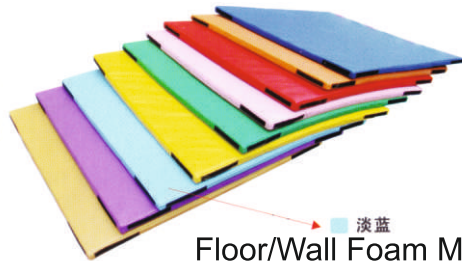

Rolling Carpet
Size : XL, L, M, S

Outdoor Mat

Plastic mat

10inch / 10inch (10mm Thickness)

Eva Mat Plain
2 x 2

Floor/Wall Foam Mat
100x45x3cm
淡蓝

White Board
2x3, 3x4

Green Board
2x3, 3x4