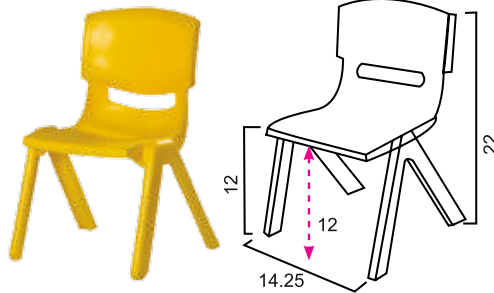

LF 0407

Desk : 1100 x 400 x 600-750 mm
Chair : 360 x 360 x 340-440 mm

LF 0331

Desk: 600 x 400 x 610-750 mm
Chair: 360 x 360 x 340-440 mm

LF 155

Desk : L90 x W38 x H55-70cm
Chair : L58 x W41 x H33.5cm (LF 118)

LF 146
Plastic Handle Chair
L52xW41xH28 cm

LF 0504
Desk : L900 x W380 x H550mm
Chair : L270 x W270 x H300

LF 0512
Desk : L580 x W300 x H580mm
Chair : L300 x W300 x H340mm

LF 119

LF 118

LF 117

LF 116

CLASSROOM FURNITURES