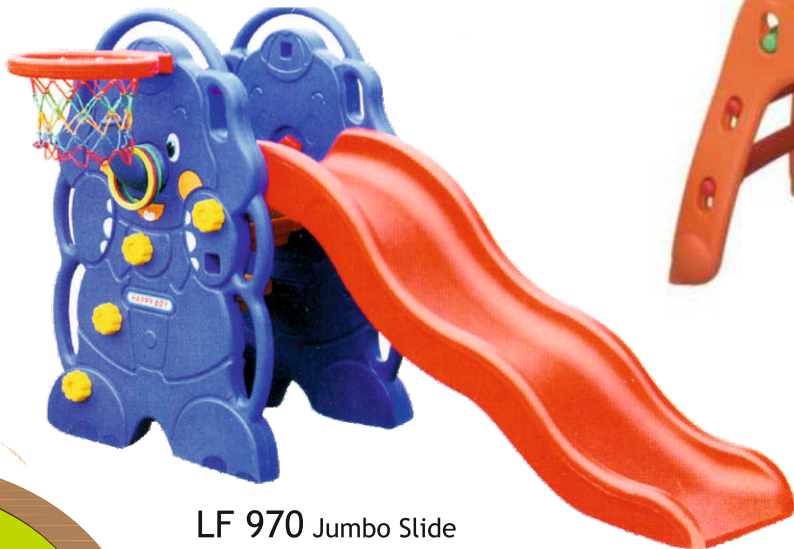

LF 179-1
Building Blocks Big

LF0-TR
Trampoline

- TR 144 D144" TR 72 D72"
- TR 120 D120" TR 54 D54"
- TR 96 D96"

LF 536/545
D36", D45"

LF 9173-3
Sponge Number Blocks
25 x 25 x 25cm (12 pcs set)

LF 912A
115x28x45 cm

LF 972
L66"xW34"xH45"

LF 990 Slide
L64"xW29"xH38"

LF 911
96x20x37 cm

LF 971 Bear Slide
L66"xW34"xH45"

LF 970 Jumbo Slide
L66"xW34"xH45"

SLIDE AND SWINGS

LF 975
Multicolour Swing

LF 914
114x25x49 cm

LF 974
Bear Swing

LF 973
Elephant Swing

LF 913
114x24x52 cm

ROCKERS AND RIDE ON

LF 629

LF 925C

LF 624P

LF 9122-3
Fish Rocker
91 x 27 x 89cm